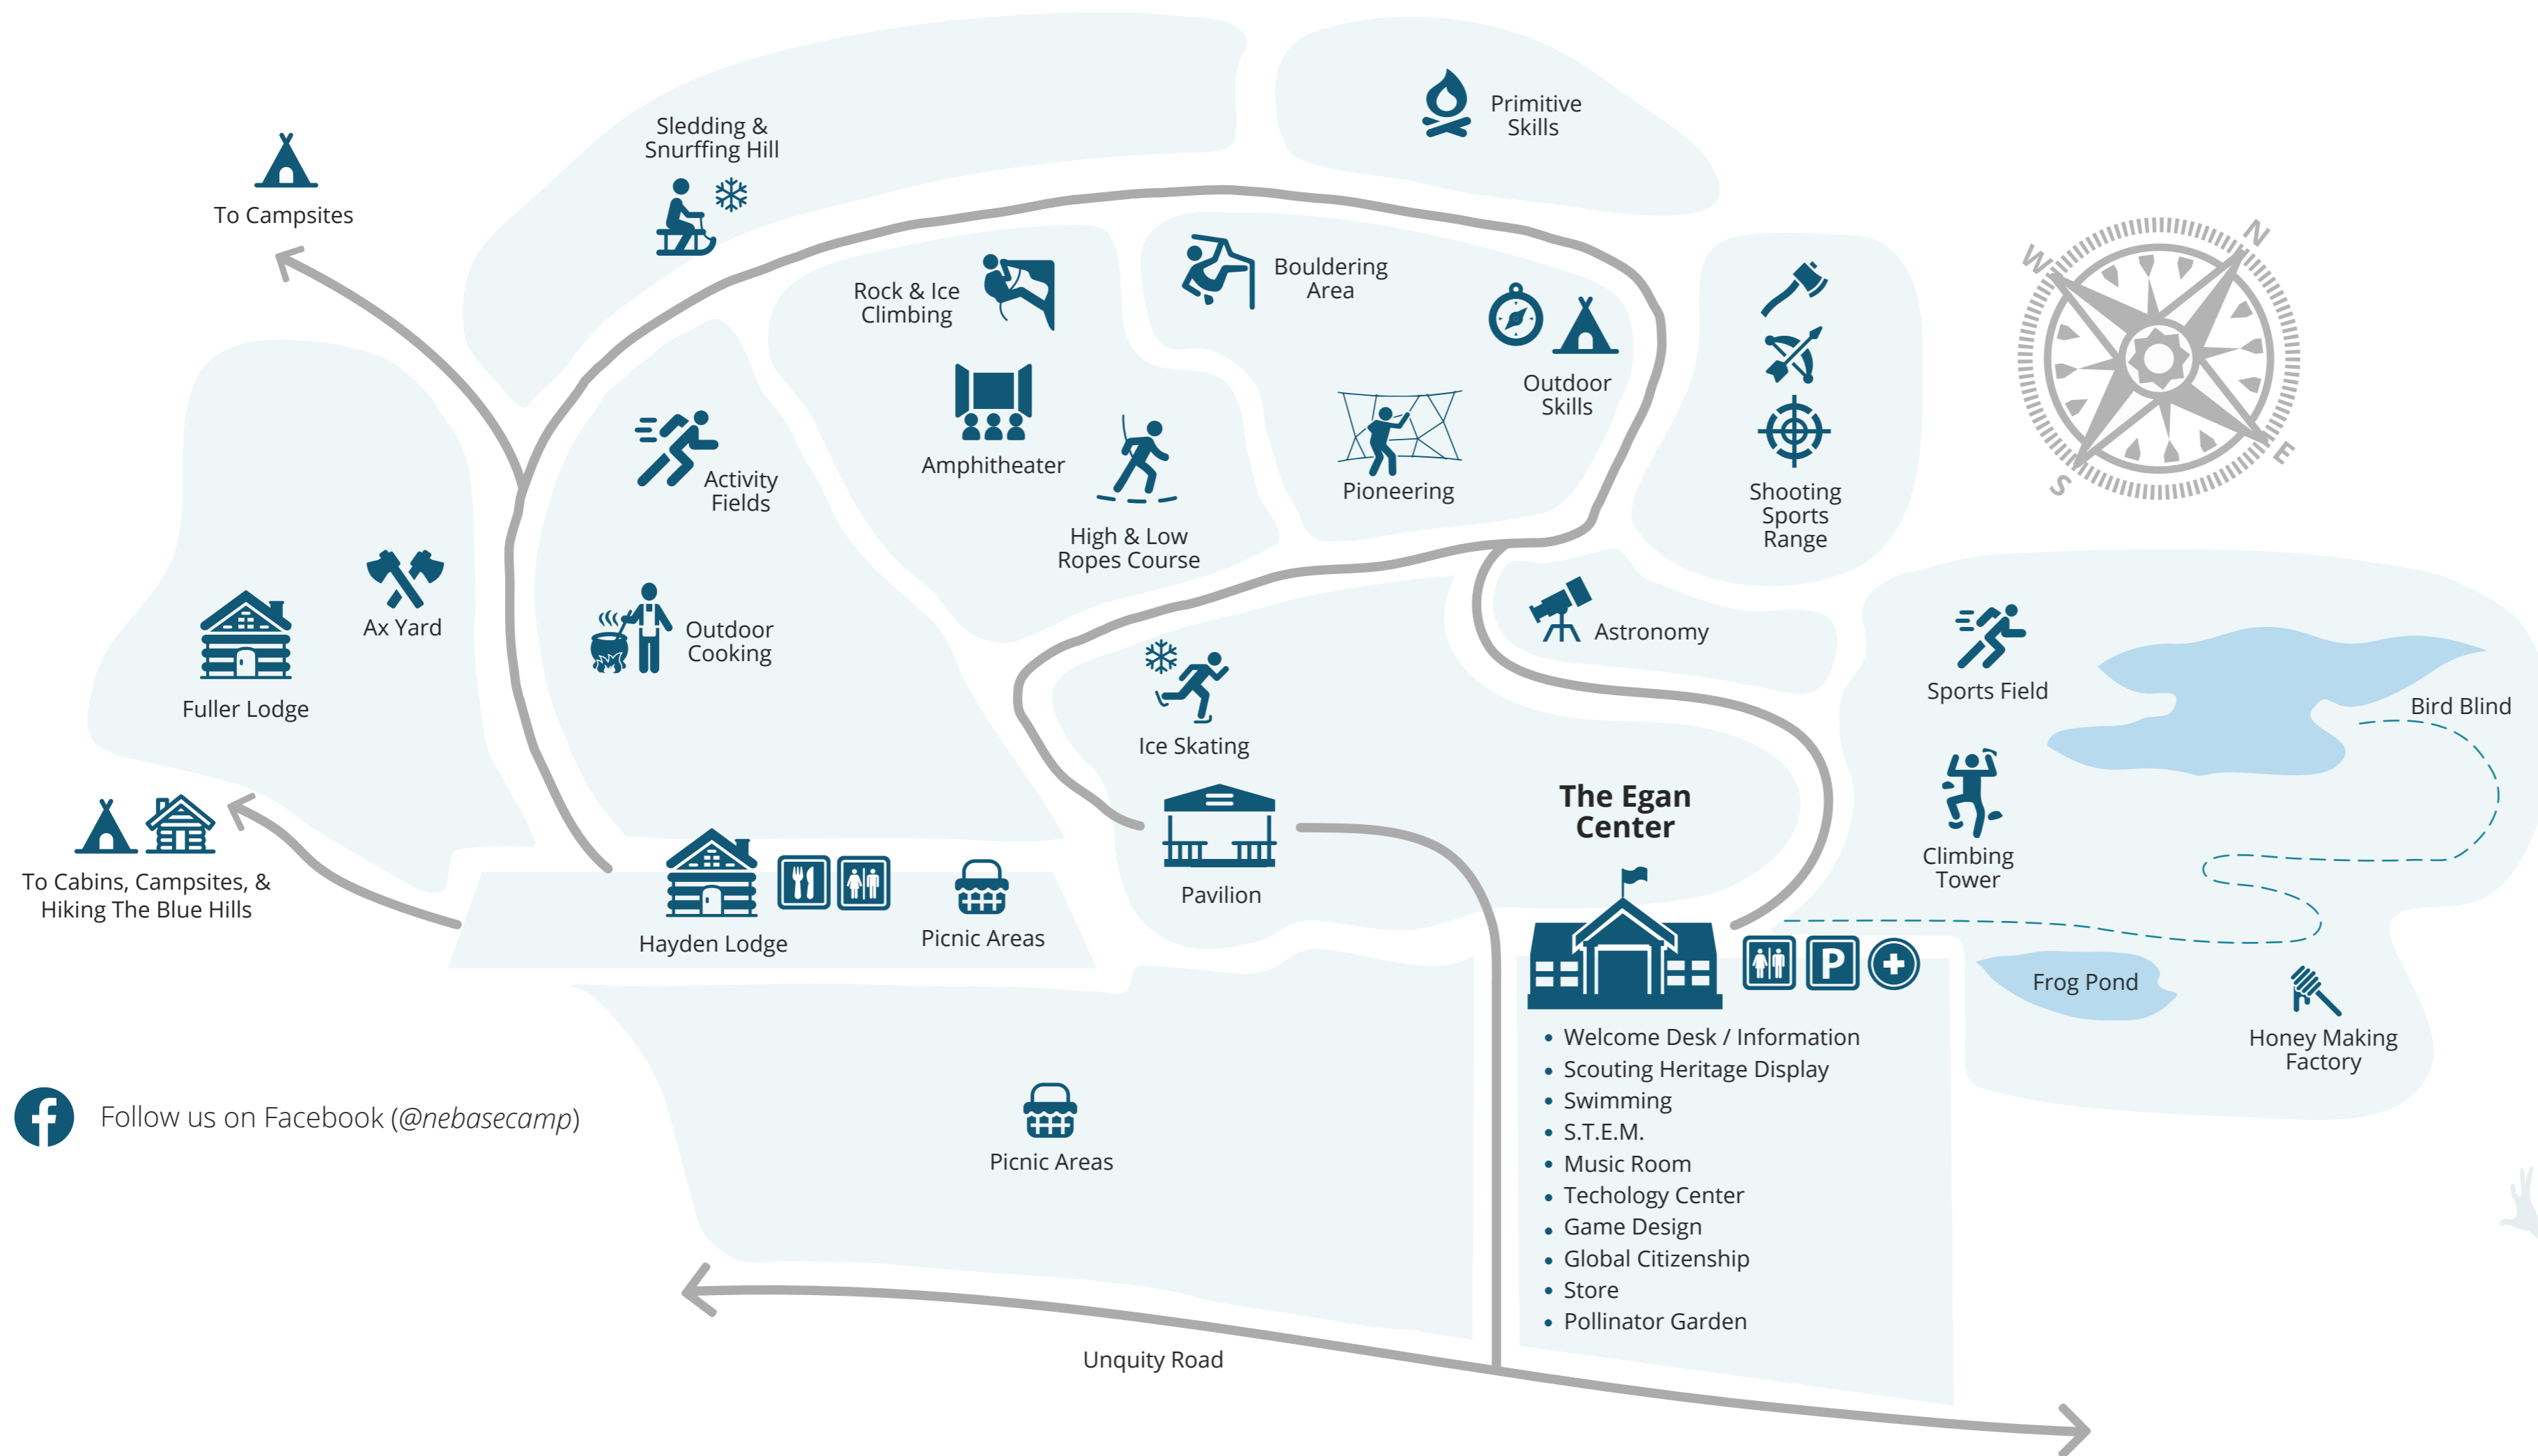

MASSACHUSETTS

NEW ENGLAND BASE CAMP

Just minutes from Boston, New England Base Camp is ready to welcome you to your next adventure!

- Restrooms
- Parking
- First Aid
- Seasonal Programs
- Ecology Trail

LOCATION

411 Unquity Road, Milton, MA 02186
(42.2343204679573, -71.091467130981)

NEBC@experiencebasecamp.org

experiencebasecamp.org

- Welcome Desk / Information
- Scouting Heritage Display
- Swimming
- S.T.E.M.
- Music Room
- Techology Center
- Game Design
- Global Citizenship
- Store
- Pollinator Garden

Follow us on Facebook (@nebasecamp)