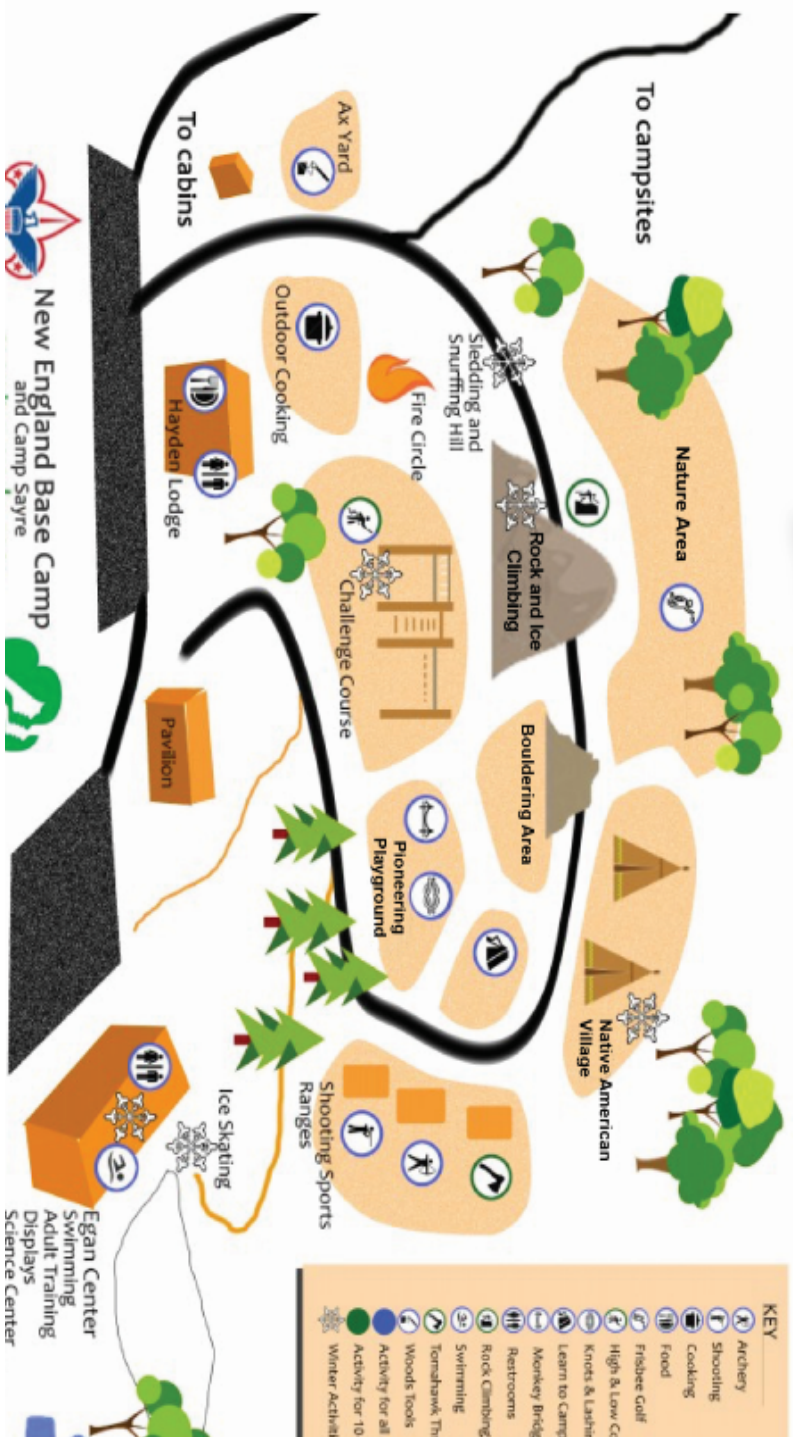

New England Base Camp
and Camp Sayre